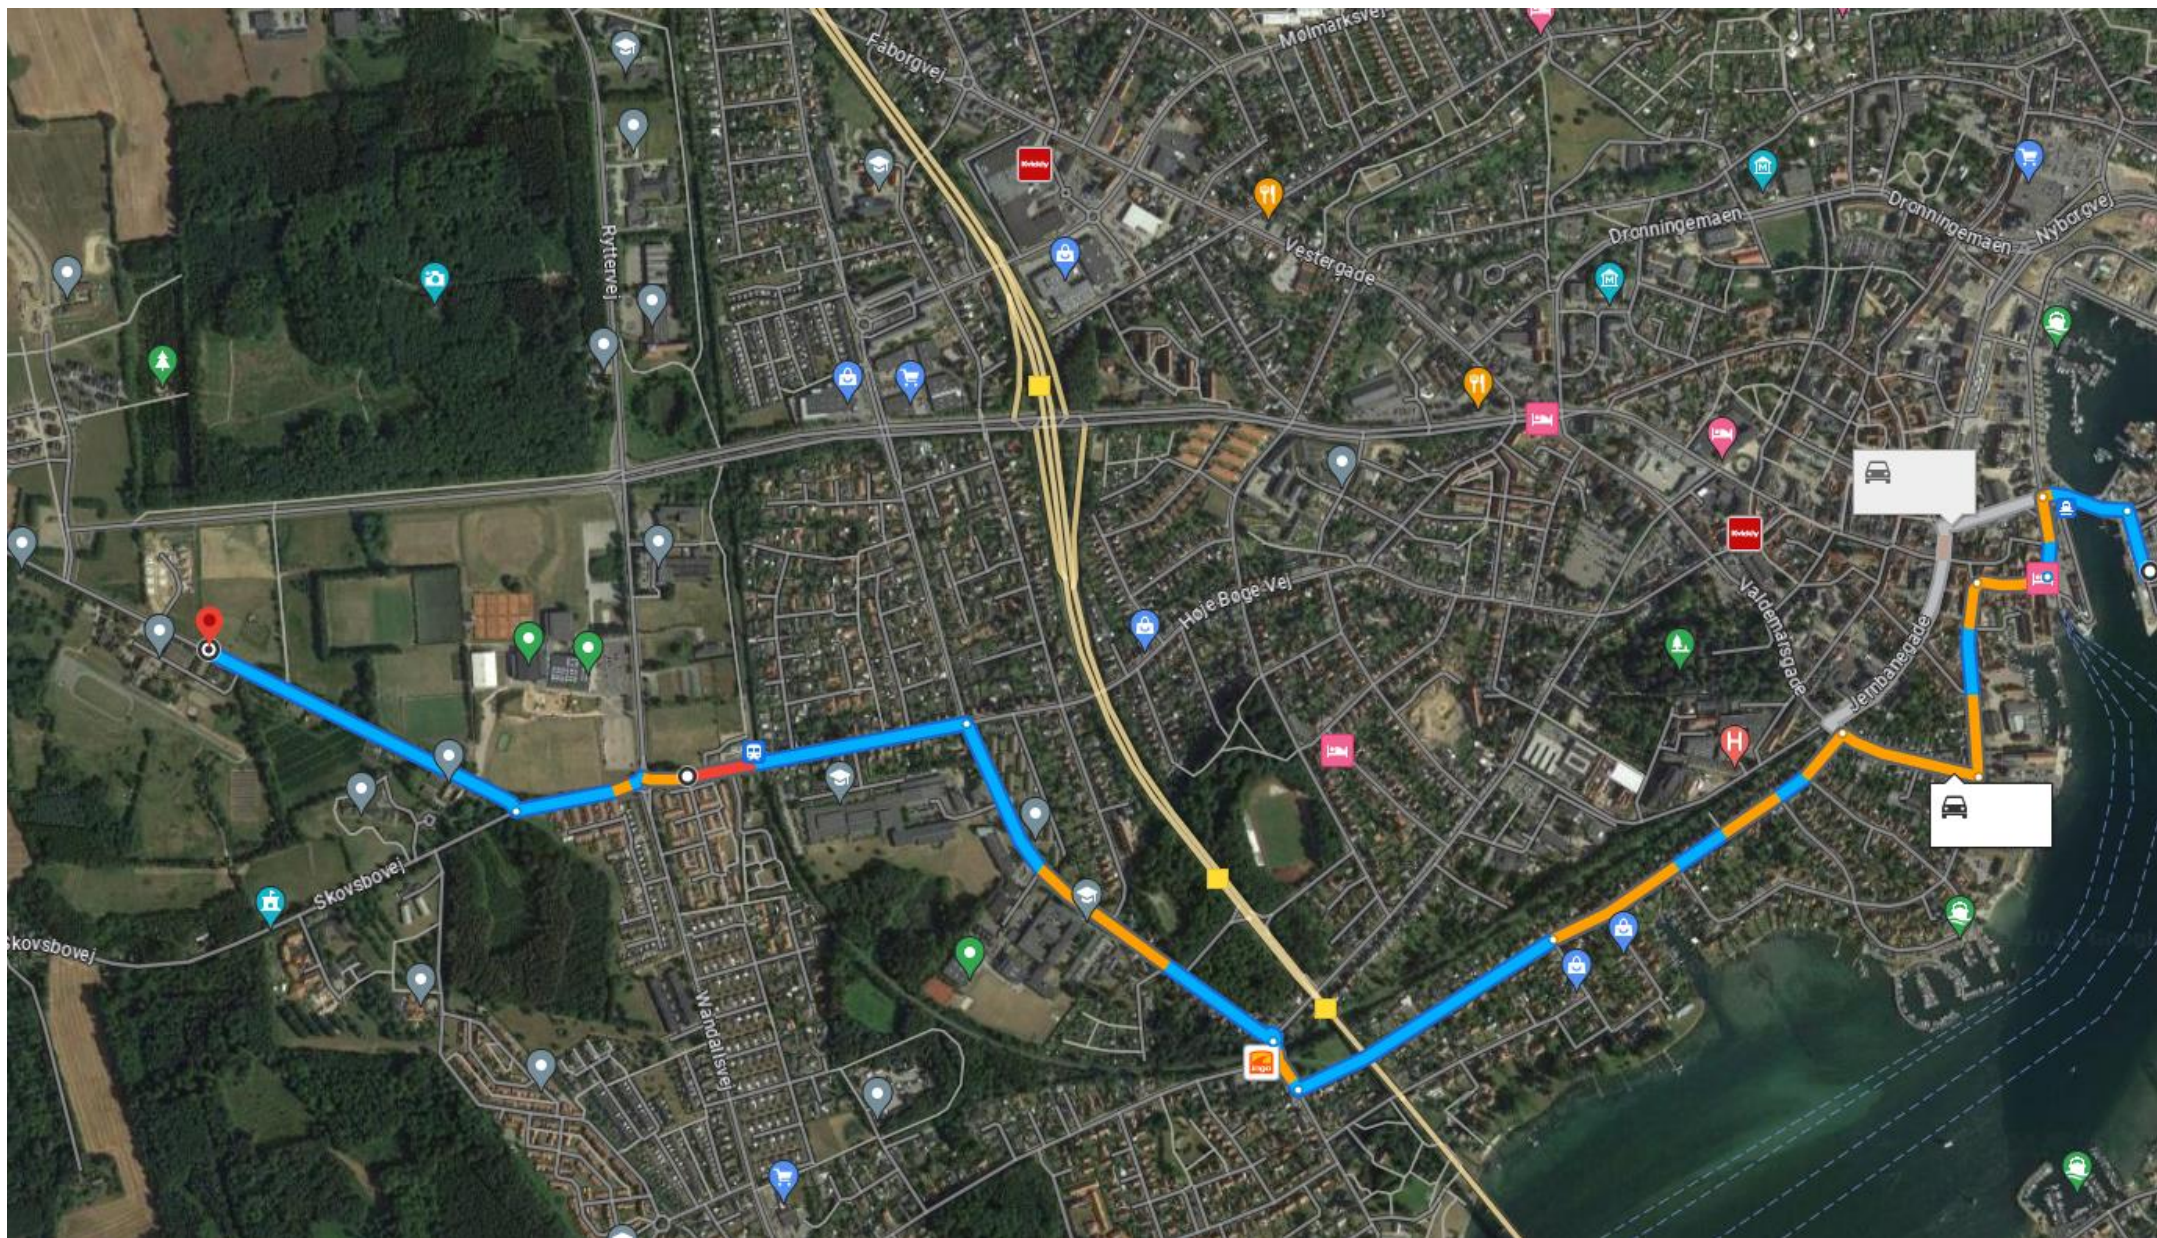

Parking in Svendborg, with payment zones.

	Betalingsfri zone	Payment-free zone
	Betalingsfri zone, Max 15 minutter	Payment-free zone maxium 15 minutes
	Betalingsfri zone, Max 30 minutter	Payment-free zone maxium 30 minutes
	Betalingsfri zone, Max 45 minutter	Payment-free zone maxium 45 minutes
	Betalingsfri zone, Max 1 time	Payment-free zone maxium 1 hour
	Betalingsfri zone, Max 2 timer	Payment-free zone maxium 2 hours
	Betalingsfri zone, Max 3 timer	Payment-free zone maxium 3 hours
	Betalingsfri zone, Max 5 timer	Payment-free zone maxium 3 hours
	Betalingsfri zone, Max 24 timer	Payment-free zone maxium 24 hours
	Betalingszone med 2t fri P	Payment zone with 2 hours free
	Betalingszone	Paymentzone
	Privat parkering	Private parking

Trailer parking Tipsvænget 61 coordinates N 55.05721 E 10.56795

The entrance is marked with a Silverrudder flag